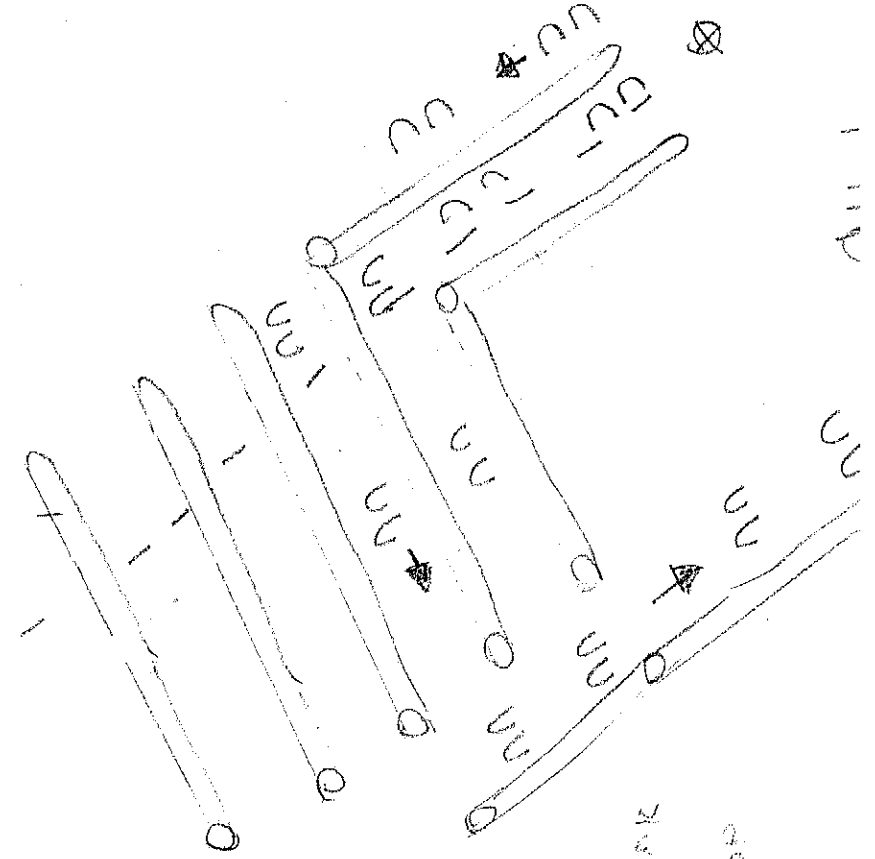

TRAIL YOUTH

--- KAS
... KORAK

MOST

CLLJ

= VRATA =
START

TRAIL - AMATER

MOST

STX 07

- - - - - WALK
- - - - - TROT
- - - - - GALOP

1 1 1 1 1